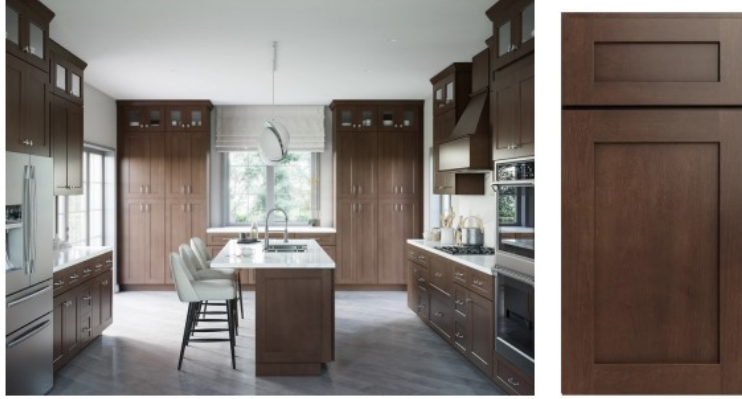

RTA

CABINET STORE

November 16, 2024

Grizzly Shaker Kitchen Cabinets Price List

Sink base

Model #	Item	Price
SK-CSF42	Grizzly Shaker Corner Sink Front for 42" Space - 27" W	\$165.40
SK-FSB36	Grizzly Shaker Farm Sink Base Cabinet - 36" W	\$388.96
SK-SB30	Grizzly Shaker Sink Base Cabinet - 30" W	\$297.46
SK-SB33	Grizzly Shaker Sink Base Cabinet - 33" W	\$315.09
SK-SB36	Grizzly Shaker Sink Base Cabinet - 36" W	\$323.67
SK-SB42	Grizzly Shaker Sink Base Cabinet w/ Center Stile - 42" W	\$371.33
SK-SB48	Grizzly Shaker Sink Base Cabinet w/ Center Stile - 48" W	\$429.97
SK-VSB36	Grizzly Shaker Vanity Sink Base - 36" W	\$444.27
SK-VSB42	Grizzly Shaker Vanity Sink Base - 42" W	\$491.94
SK-VSB48	Grizzly Shaker Vanity Sink Base - 48" W	\$549.62
SK-VSBDL30	Grizzly Shaker Vanity Sink Base Left Drawer Stacking Cabinet - 30" W	\$413.28
SK-VSBDL36	Grizzly Shaker Vanity Sink Base Left Drawer Stacking Cabinet - 36" W	\$488.13
SK-VSBDR30	Grizzly Shaker Vanity Sink Base Right Drawer Stacking Cabinet - 30" W	\$413.28
SK-VSBDR36	Grizzly Shaker Vanity Sink Base Right Drawer Stacking Cabinet - 36" W	\$488.13