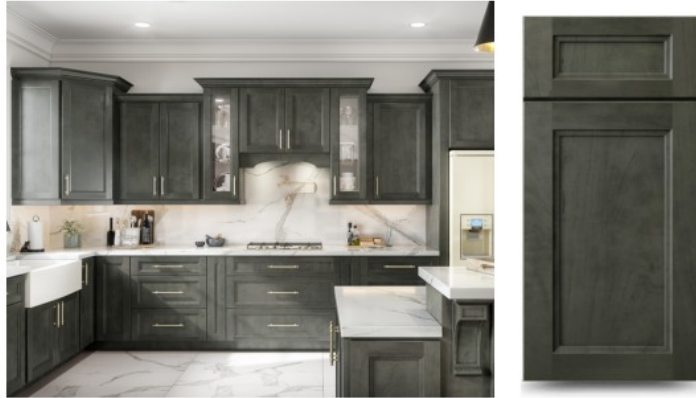

RTA

CABINET STORE

September 29, 2024

Smokey Grey Kitchen Cabinets Price List

Sink base

Model #	Item	Price
SM-FA2421	Smokey Grey Vanity Sink Base 24"W X 21"D x 34 1/2"H	\$432.24
SM-FA3021	Smokey Grey Vanity Sink Base 30" X 21"D x 34 1/2"H	\$563.76
SM-SB24	Smokey Grey Sink Base 24"	\$487.31
SM-SB27	Smokey Grey Sink Base 27"	\$568.76
SM-SB30	Smokey Grey Sink Base 30"	\$587.66
SM-SB33	Smokey Grey Sink Base 33"	\$647.46
SM-SB36	Smokey Grey Sink Base 36"	\$666.55
SM-SB36-S	Smokey Grey Farm Sink Base Cabinet 36"	\$666.55
SM-SB42	Smokey Grey Sink Base 42"	\$732.89

Microwave

Model #	Item	Price
SM-BMC27	Smokey Grey Base Built In Microwave Cabinet 27"	\$608.16
SM-WMC3018	Smokey Grey Microwave Open Shelf 30" X 18" X 17 3/4"	\$308.90

Filler

Model #	Item	Price
SM-BF3	Smokey Grey Base Filler 3" X 34 1/2"	\$81.60
SM-BF6	Smokey Grey Base Filler 6" X 34 1/2"	\$145.21
SM-PCVFF3	Smokey Grey Fluted Filler 3" X 96"	\$95.86
SM-WF1.596	Smokey Grey Tall Filler 1 1/2" X 96"	\$70.18
SM-WF330	Smokey Grey Wall Filler 3" X 30"	\$31.95
SM-WF336	Smokey Grey Wall Filler 3" X 36"	\$33.24
SM-WF342	Smokey Grey Wall Filler 3" X 42"	\$39.47
SM-WF396	Smokey Grey Tall Filler 3" X 96"	\$101.46
SM-WF630	Smokey Grey Wall Filler 6" X 30"	\$58.21
SM-WF636	Smokey Grey Wall Filler 6" X 36"	\$67.61
SM-WF642	Smokey Grey Wall Filler 6" X 42"	\$77.04